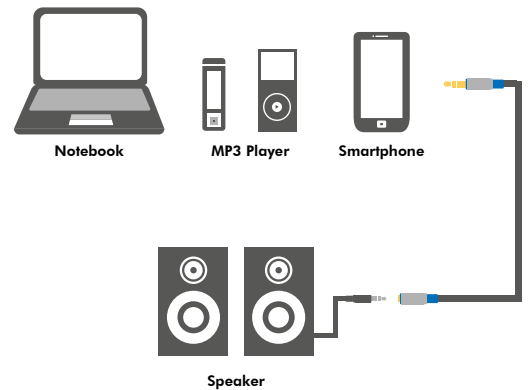

Part-No.	Cable Length	EAN Code
BASE15	1.5m	4052792037227
BASE30	3.0m	4052792037234

Package Contents:

- » 1x Audio Cable

Package Informations:

- » Packing Dimension: 235 x 75 x 25 mm
- » Packing Weight: kg
- » Carton Dimension: 520 x 320 x 285 mm
- » Carton Q'ty: 80 pcs
- » Carton Weight: 6 kg (BASE15), 8kg (BASE30)

* The specifications and pictures are subject to change without notice.
*All trade names referenced are the registered namework of their respective owners.

Made in China